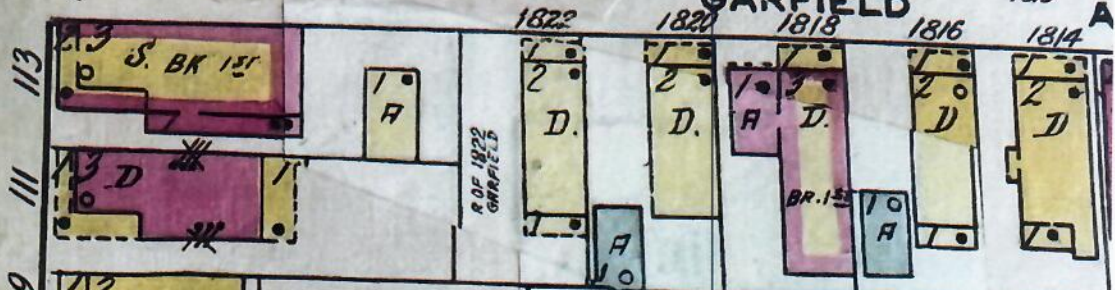

FOX ALLEY

D.H

146

LIGHTS: ELECTRIC. - NO HEAT -
WOOD SHEDDED ROOF ON STEEL TRUSS

18" W PIPE

50

8" W PIPE

10" W PIPE

24" W PIPE

8" W PIPE

D.H

A.C. Atlas 1921-1926 plate 45

P 45 1921-26

FEEDS PL