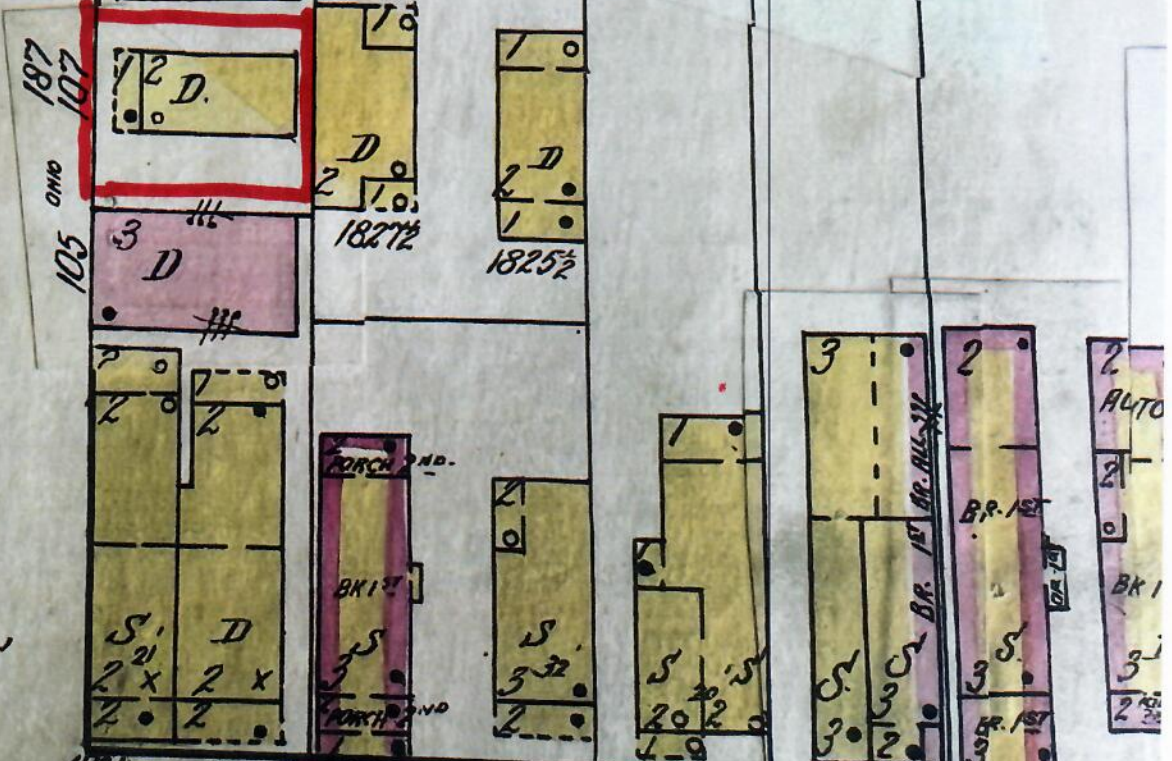

FOX ALLEY

D.H

146

LIGHTS: ELECTRIC. - NO HEAT -
WOOD SHEDDED ROOF ON STEEL TRUSS

18" W PIPE

50

8" W PIPE

10" W PIPE

24" W PIPE

8" W PIPE

D.H

A.C. Atlas 1921-1926 plate 45

P 45 1921-26

FEEDS PL