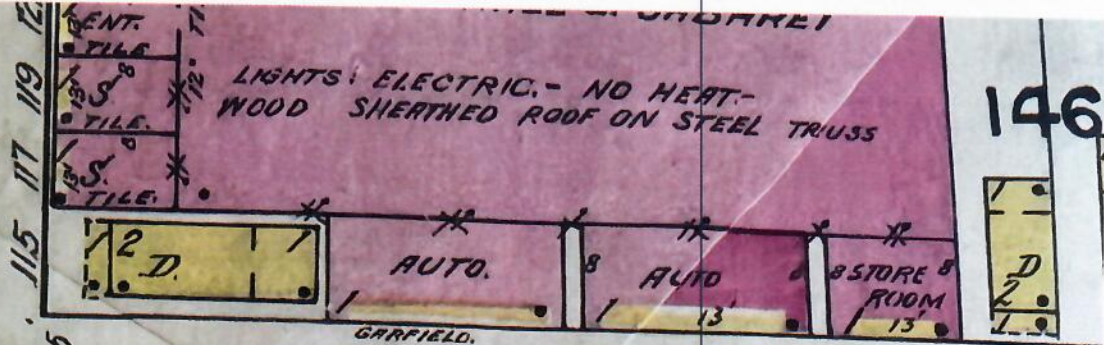

FOX ALLEY

D.H

146

LIGHTS: ELECTRIC. - NO HEAT -
WOOD SHEDDED ROOF ON STEEL TRUSS

18" W PIPE

50

8" W PIPE

10" W PIPE

24" W PIPE

8" W PIPE

D.H

A.C. Atlas 1921-1926 plate 45

P 45 1921-26

FEEDS PL