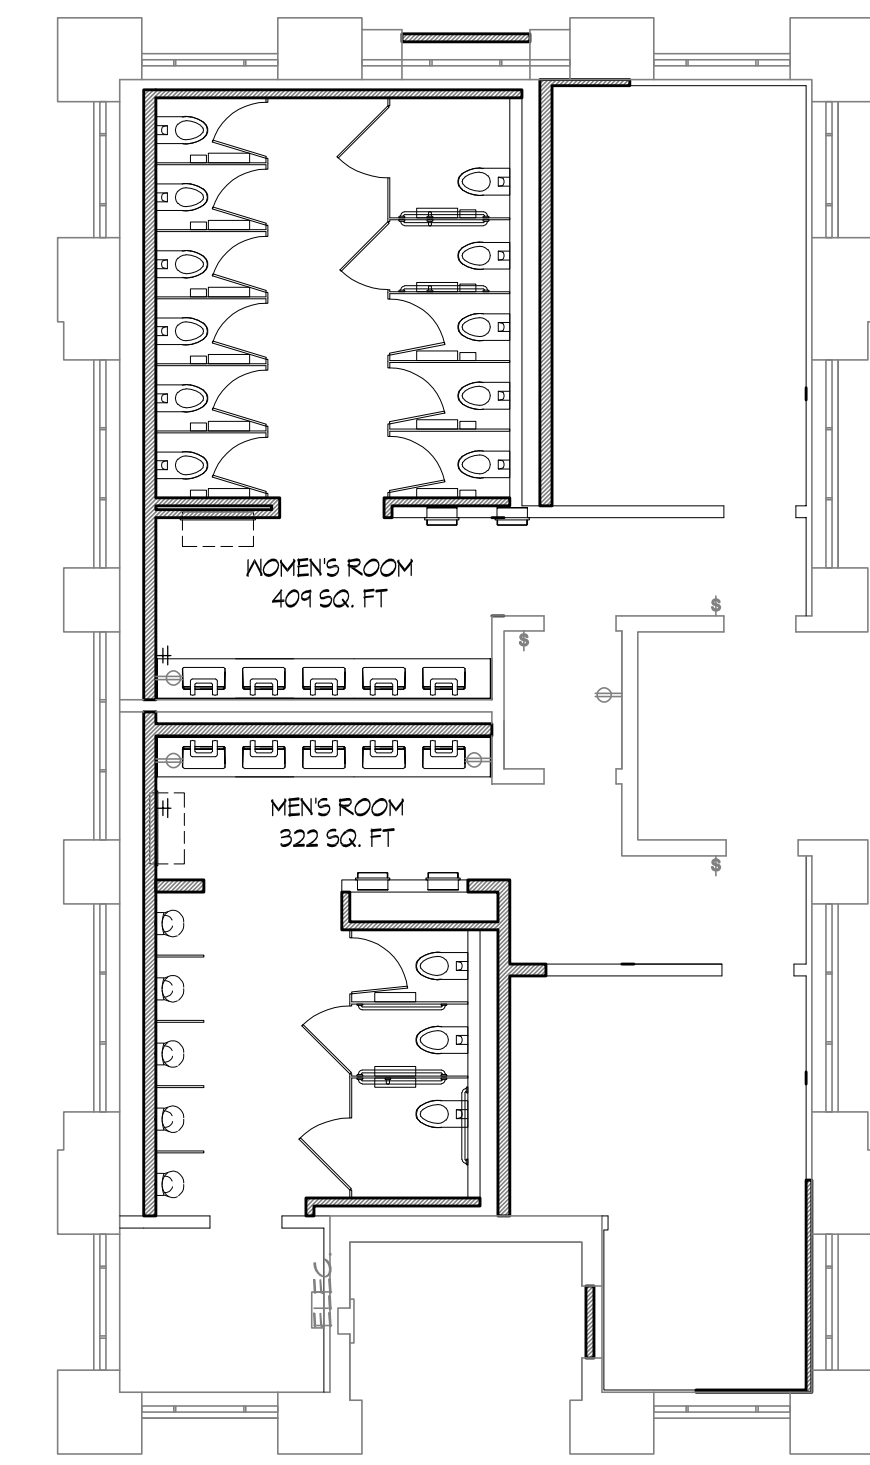

08 - NEW HAMPSHIRE SCALE 1/8" = 1'-0" 8

06 - BARTRAM AVE SCALE 1/8" = 1'-0" 6

05 - ALBANY AVE SCALE 1/8" = 1'-0" 5

04 - CHELSEA AVE SCALE 1/8" = 1'-0" 4

03 - MISSISSIPPI AVE SCALE 1/8" = 1'-0" 3

02 - NEW YORK AVE SCALE 1/8" = 1'-0" 2

01 - CASPIAN AVENUE SCALE 1/8" = 1'-0" 1

RESTROOM LAYOUTS & SQ. FOOTAGES