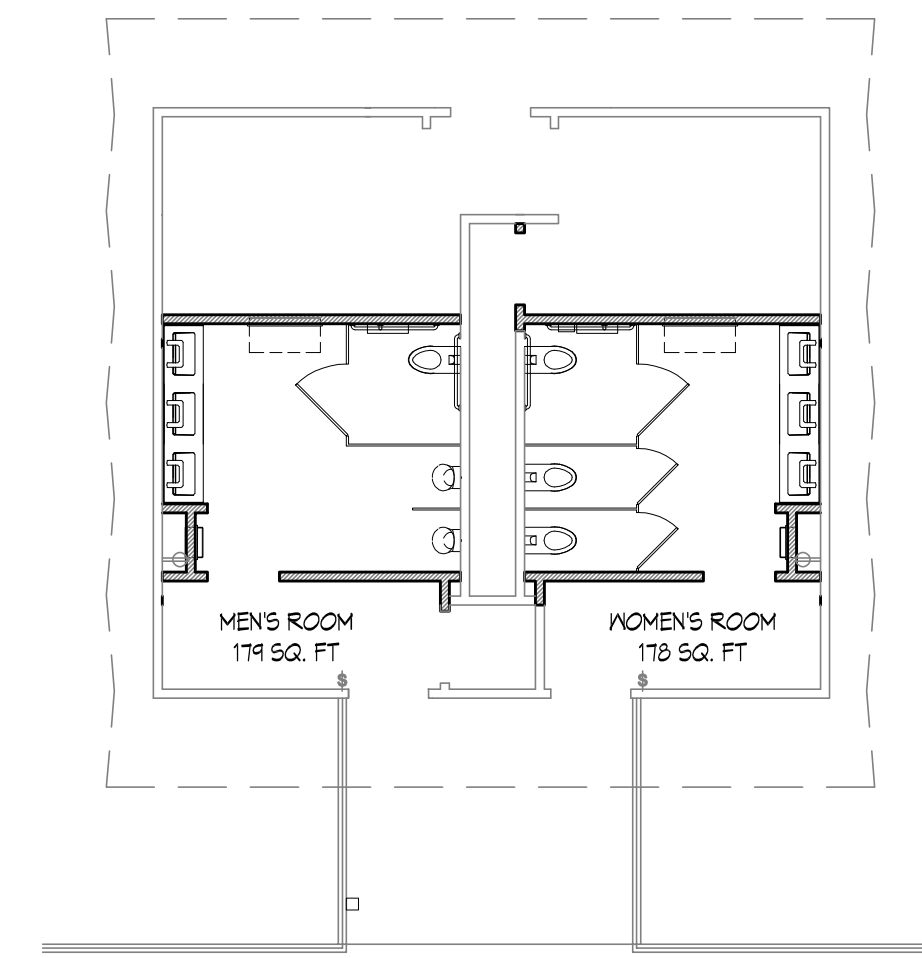

08 - NEW HAMPSHIRE SCALE 1/8" = 1'-0" 8

06 - BARTRAM AVE SCALE 1/8" = 1'-0" 6

05 - ALBANY AVE SCALE 1/8" = 1'-0" 5

04 - CHELSEA AVE SCALE 1/8" = 1'-0" 4

03 - MISSISSIPPI AVE SCALE 1/8" = 1'-0" 3

02 - NEW YORK AVE SCALE 1/8" = 1'-0" 2

01 - CASPIAN AVENUE SCALE 1/8" = 1'-0" 1

RESTROOM LAYOUTS & SQ. FOOTAGES