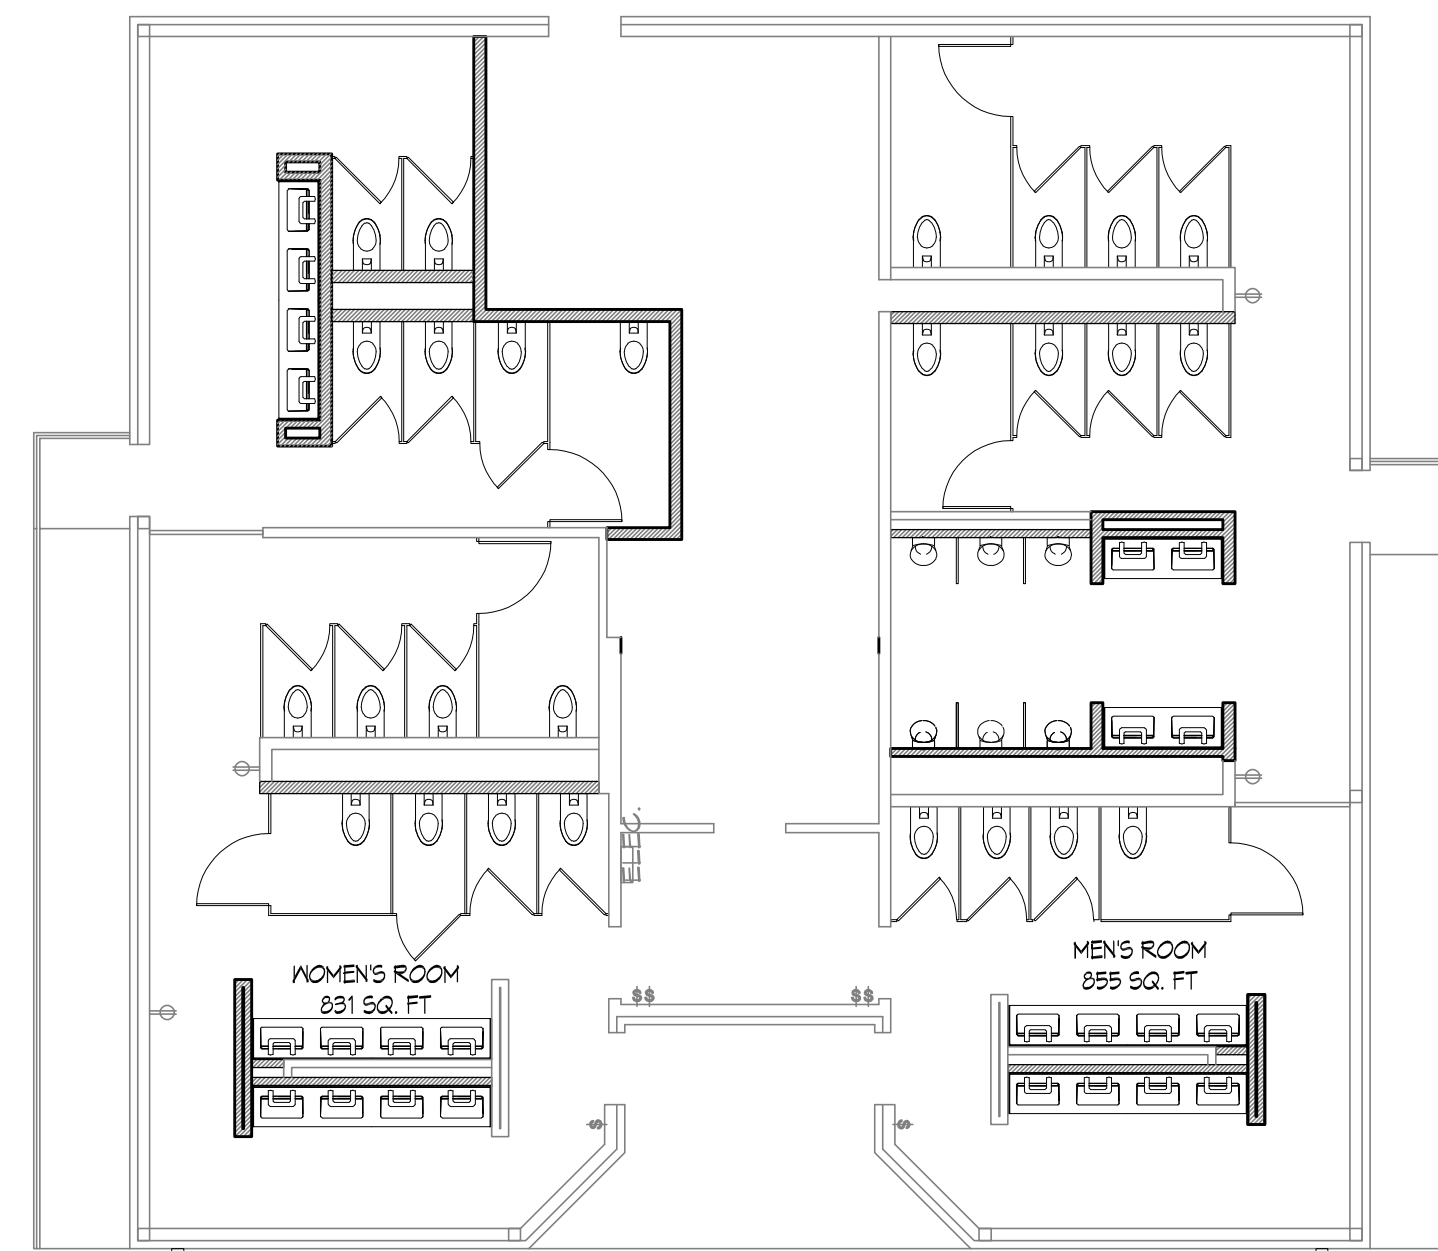

08 - NEW HAMPSHIRE SCALE 1/8" = 1'-0" 8

06 - BARTRAM AVE SCALE 1/8" = 1'-0" 6

05 - ALBANY AVE SCALE 1/8" = 1'-0" 5

04 - CHELSEA AVE SCALE 1/8" = 1'-0" 4

03 - MISSISSIPPI AVE SCALE 1/8" = 1'-0" 3

02 - NEW YORK AVE SCALE 1/8" = 1'-0" 2

01 - CASPIAN AVENUE SCALE 1/8" = 1'-0" 1

RESTROOM LAYOUTS & SQ. FOOTAGES