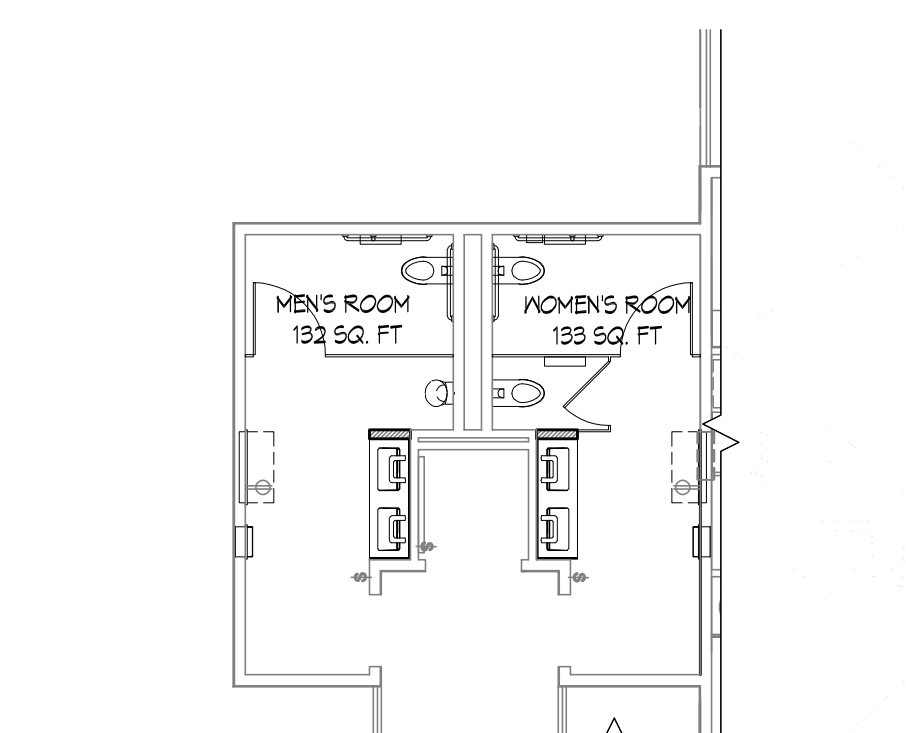

08 - NEW HAMPSHIRE SCALE 1/8" = 1'-0" 8

06 - BARTRAM AVE SCALE 1/8" = 1'-0" 6

05 - ALBANY AVE SCALE 1/8" = 1'-0" 5

04 - CHELSEA AVE SCALE 1/8" = 1'-0" 4

03 - MISSISSIPPI AVE SCALE 1/8" = 1'-0" 3

02 - NEW YORK AVE SCALE 1/8" = 1'-0" 2

01 - CASPIAN AVENUE SCALE 1/8" = 1'-0" 1

RESTROOM LAYOUTS & SQ. FOOTAGES