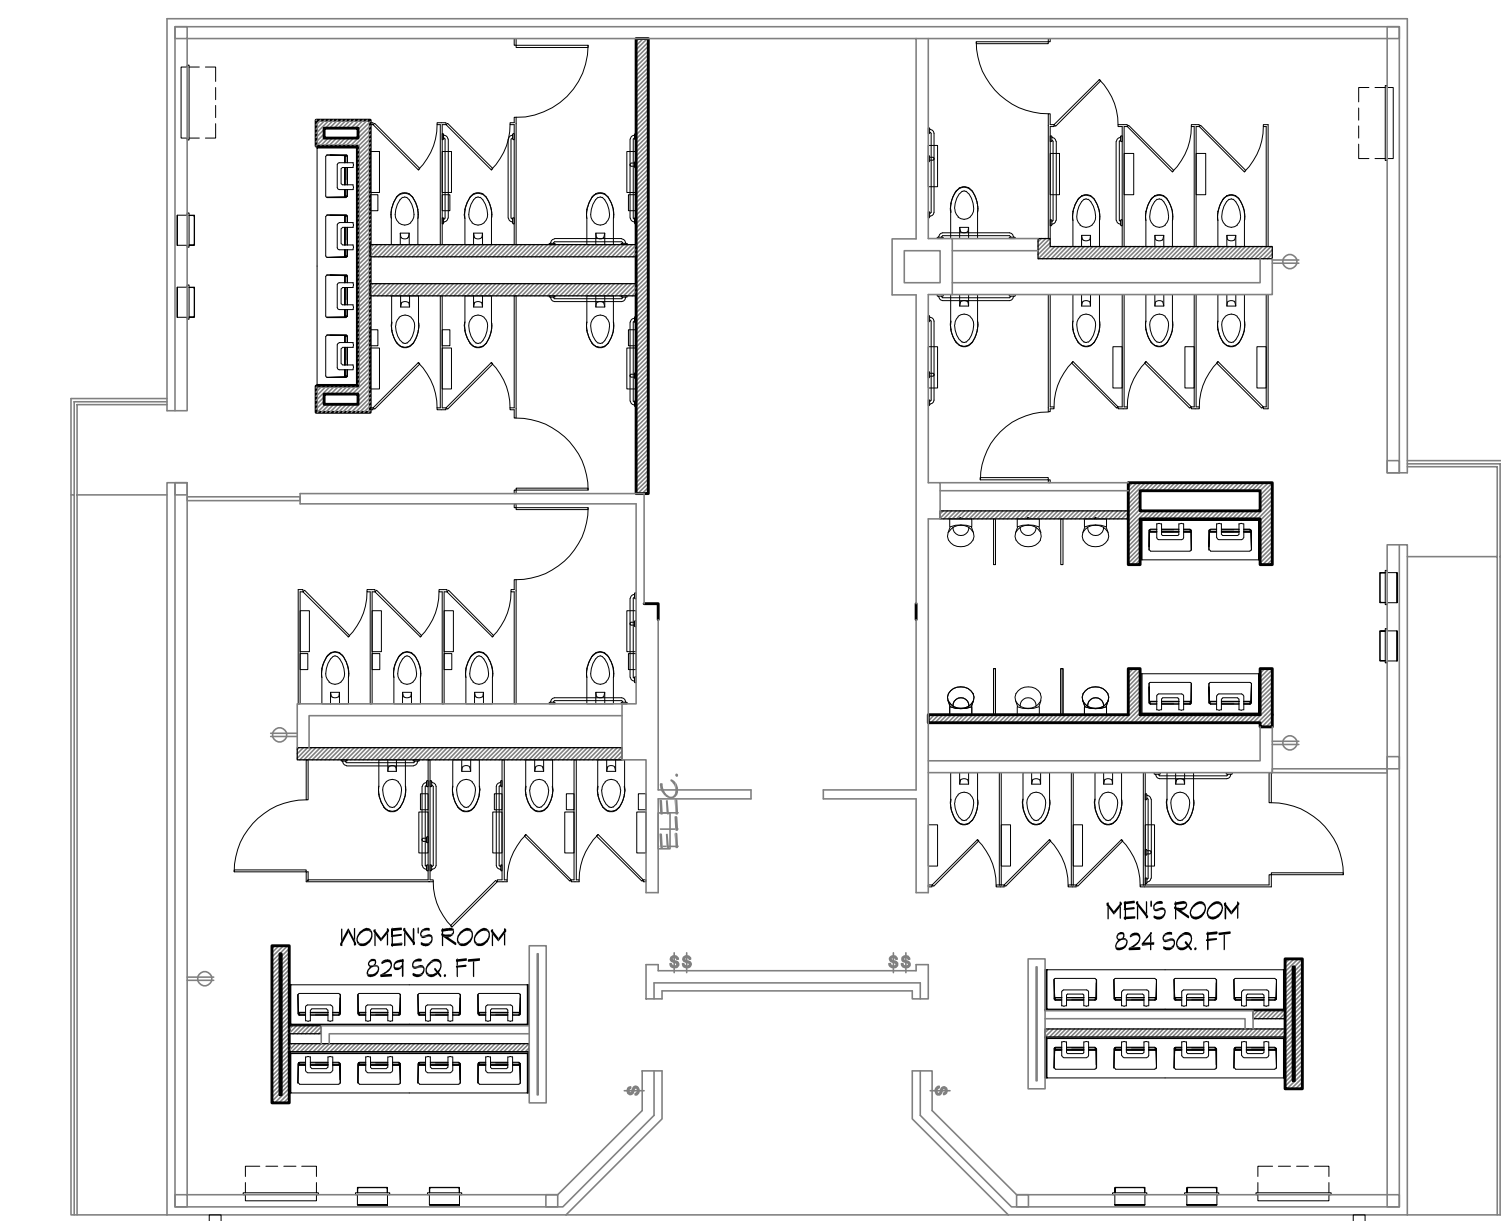

08 - NEW HAMPSHIRE SCALE 1/8" = 1'-0" 8

06 - BARTRAM AVE SCALE 1/8" = 1'-0" 6

05 - ALBANY AVE SCALE 1/8" = 1'-0" 5

04 - CHELSEA AVE SCALE 1/8" = 1'-0" 4

03 - MISSISSIPPI AVE SCALE 1/8" = 1'-0" 3

02 - NEW YORK AVE SCALE 1/8" = 1'-0" 2

01 - CASPIAN AVENUE SCALE 1/8" = 1'-0" 1

RESTROOM LAYOUTS & SQ. FOOTAGES