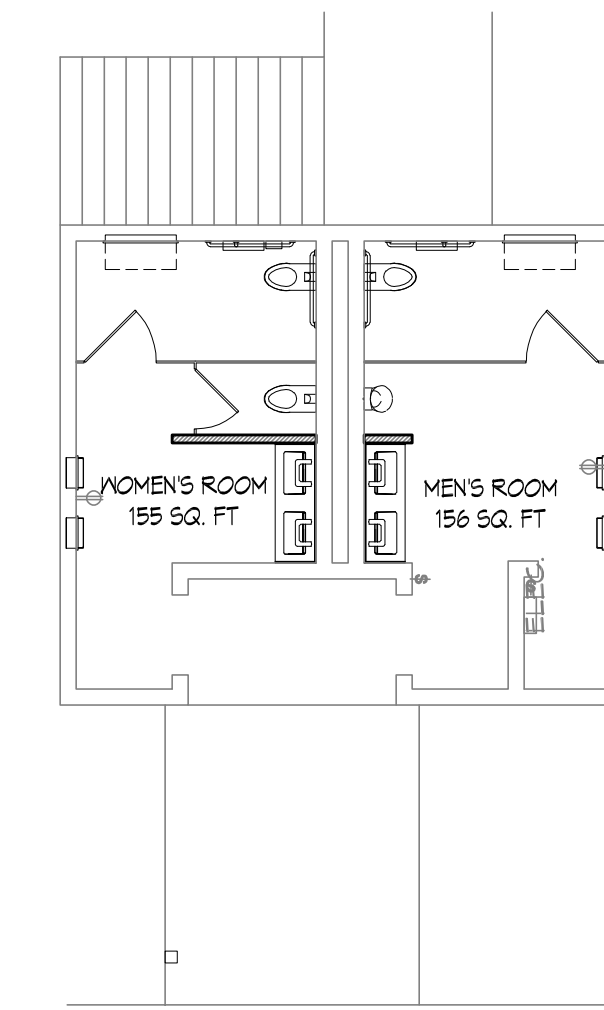

08 - NEW HAMPSHIRE SCALE 1/8" = 1'-0" 8

06 - BARTRAM AVE SCALE 1/8" = 1'-0" 6

05 - ALBANY AVE SCALE 1/8" = 1'-0" 5

04 - CHELSEA AVE SCALE 1/8" = 1'-0" 4

03 - MISSISSIPPI AVE SCALE 1/8" = 1'-0" 3

02 - NEW YORK AVE SCALE 1/8" = 1'-0" 2

01 - CASPIAN AVENUE SCALE 1/8" = 1'-0" 1

RESTROOM LAYOUTS & SQ. FOOTAGES